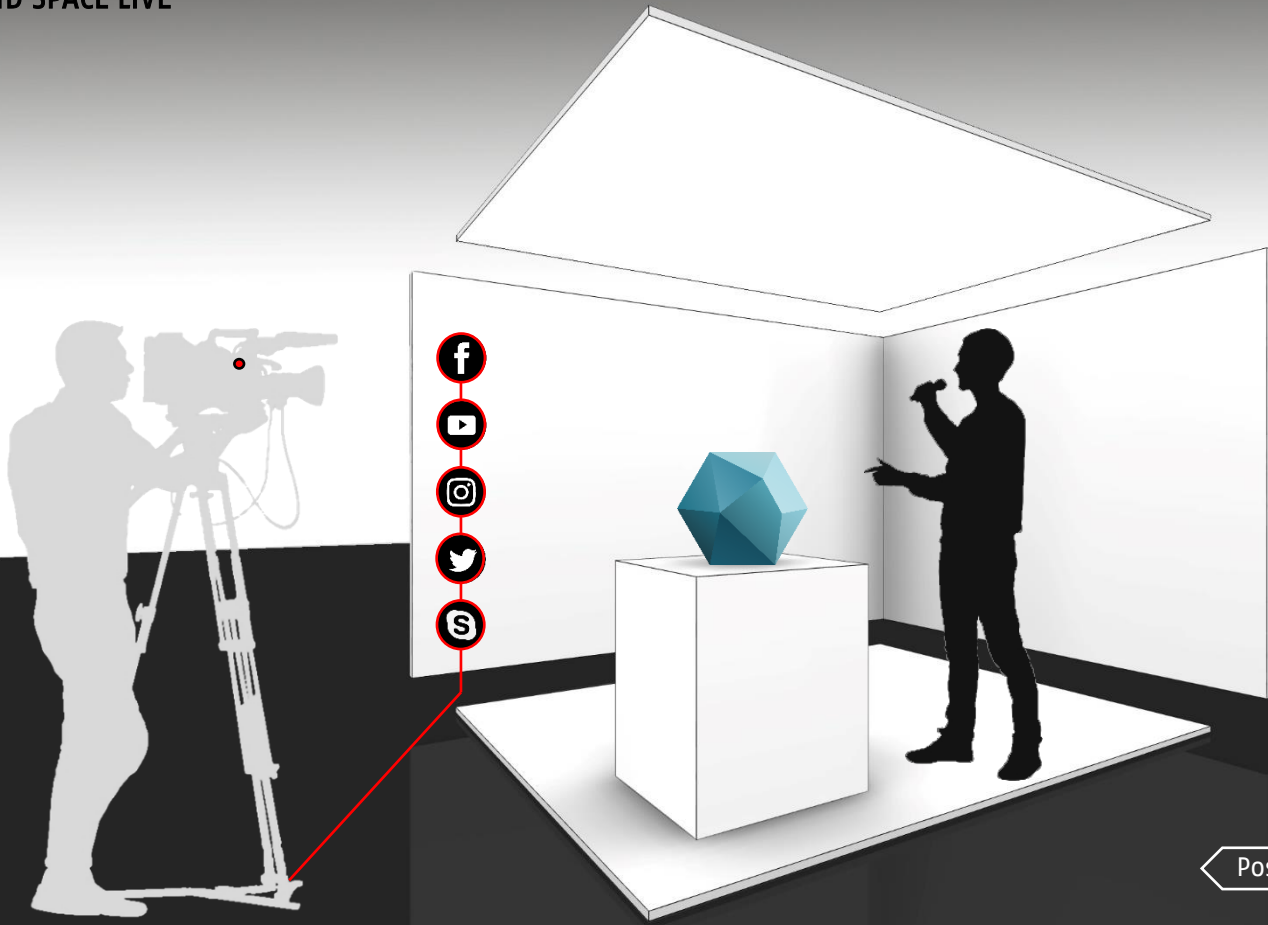

Stage

Product Presentation

Video Presentation

Post Production for Social Media and Websites