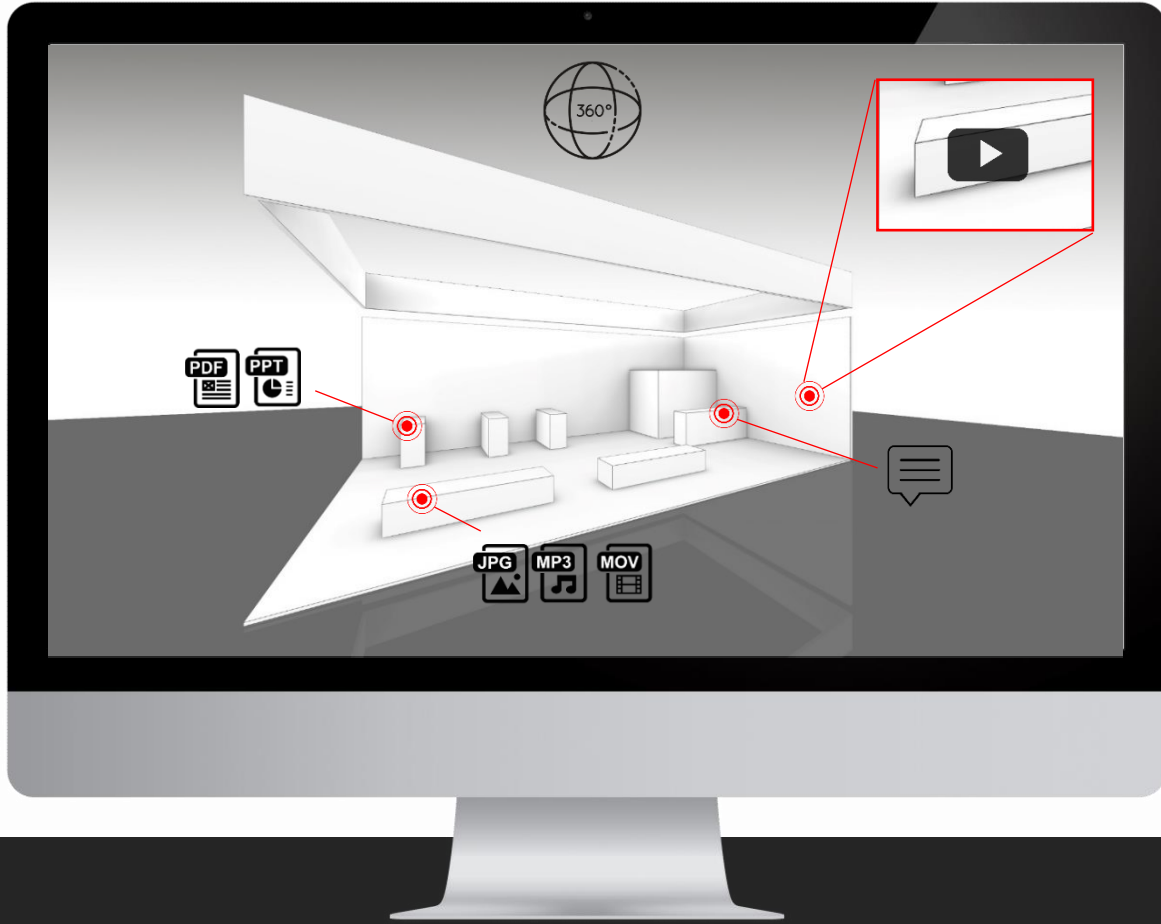

EXHIBITION CANCELLED !

WE WANT TO SUPPORT YOU WITH DIFFERENT OPTIONS –
PRESENT YOUR PRODUCT NEWS AND HIGHLIGHTS
TO YOUR TARGET GROUP

QUICK. COST EFFECTIVE. EFFICIENT.

BRAND SPACE VIRTUAL

WE USE THE EXISTING DESIGN
AND IMPLEMENT DIGITAL CONTENT ON YOUR PRODUCTS
INTO THE VIRTUAL EXHIBITION STAND.

AVAILABLE ANYTIME. FLEXIBLE USE.

BRAND SPACE VIRTUAL

Virtual Tour

Product Presentation

Link to existing Data and Media

Intuitive Handling

Live Chat Option

- **Videos** can be integrated if these are stored on a client owned server accessible via http oder https address. Optional, conform can host the files. For this service a fee applies.
- **Multi-page PDFs** can be linked directly. PDFs (with preview function) should be stored on the client's server.
- **Single picture files** can be reproduced in high resolution.
- **Websites** can be linked´.
- The „Virtual Brand Space“ project can be **embedded** as „**i-Frame**“. Upon consultation, „**Hosting**“ of the data-set on a client owned server is possible.

Post Production for Social Media and Websites

BRAND SPACE SECOND LIFE

WE USE SINGLE COMPONENTS OF THE PLANNED
EXHIBITION STAND AND REALISE A COMPACT SOLUTION
FOR YOUR INDIVIDUAL CLIENT EVENT.

SUSTAINABLE. EFFECTIVE. PERSONAL.